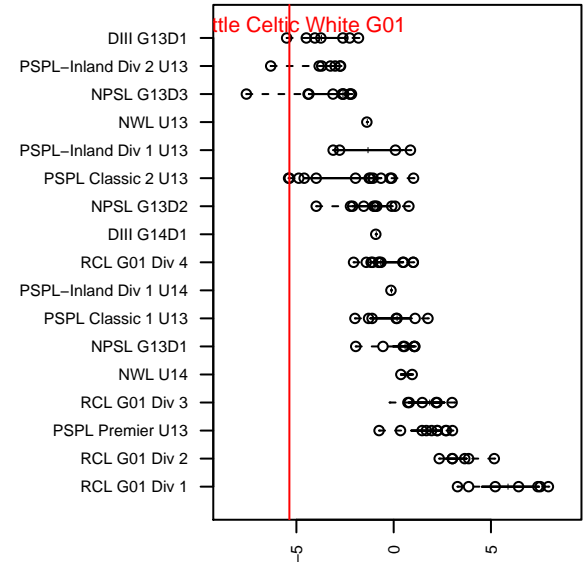

Seattle Celtic White G01

Seattle Celtic
Seattle, WA
G01 total strength=314
attack=0.22 defense=0.15
fall league = PSPL Classic 2 U13

alt names used:

Venues played:
2014 PSPL Classic 2 U13

**attack and defense variance (black dot)
relative to other teams
and top 10 in region**

**attack and defense rating
relative to others at age
and all opponents in last 13 months**

Performance relative to 13 month average

Performance relative to 13 month average

date	home		away		venue	pred.home	pred.away
2014-11-23	Seattle Celtic White G01	0	Kitsap Pumas G01	8	2014 PSPL Classic 2 U13	0.29	4.94
2014-11-15	Seattle Celtic White G01	0	West Seattle En Fuego White G01	2	2014 PSPL Classic 2 U13	0.36	7.12
2014-11-09	FC Tacoma Blue G01	8	Seattle Celtic White G01	0	2014 PSPL Classic 2 U13	8.98	0.23
2014-11-08	Seattle Celtic White G01	1	CSC Velocity Green G01	7	2014 PSPL Classic 2 U13	0.44	4.65
2014-11-02	Fire SA Juniors Red G01	3	Seattle Celtic White G01	1	2014 PSPL Classic 2 U13	2.00	1.18
2014-11-01	Seattle Celtic White G01	0	CSC Velocity White G01	2	2014 PSPL Classic 2 U13	1.05	1.02
2014-10-18	FC Edmonds Elite G01	9	Seattle Celtic White G01	0	2014 PSPL Classic 2 U13	8.90	0.34
2014-10-11	Fuerza FC Academy G01	3	Seattle Celtic White G01	2	2014 PSPL Classic 2 U13	3.14	1.21
2014-10-05	Seattle Celtic White G01	0	Emerald City FC Green G01	8	2014 PSPL Classic 2 U13	0.12	10.25
2014-09-27	Emerald City FC White G01	10	Seattle Celtic White G01	3	2014 PSPL Classic 2 U13	7.49	0.41
2014-09-13	Cascade FC White G01	3	Seattle Celtic White G01	0	2014 PSPL Classic 2 U13	1.51	1.08
2014-09-06	Seattle Celtic White G01	0	Wenatchee Fire White G01	7	2014 PSPL Classic 2 U13	0.28	10.00